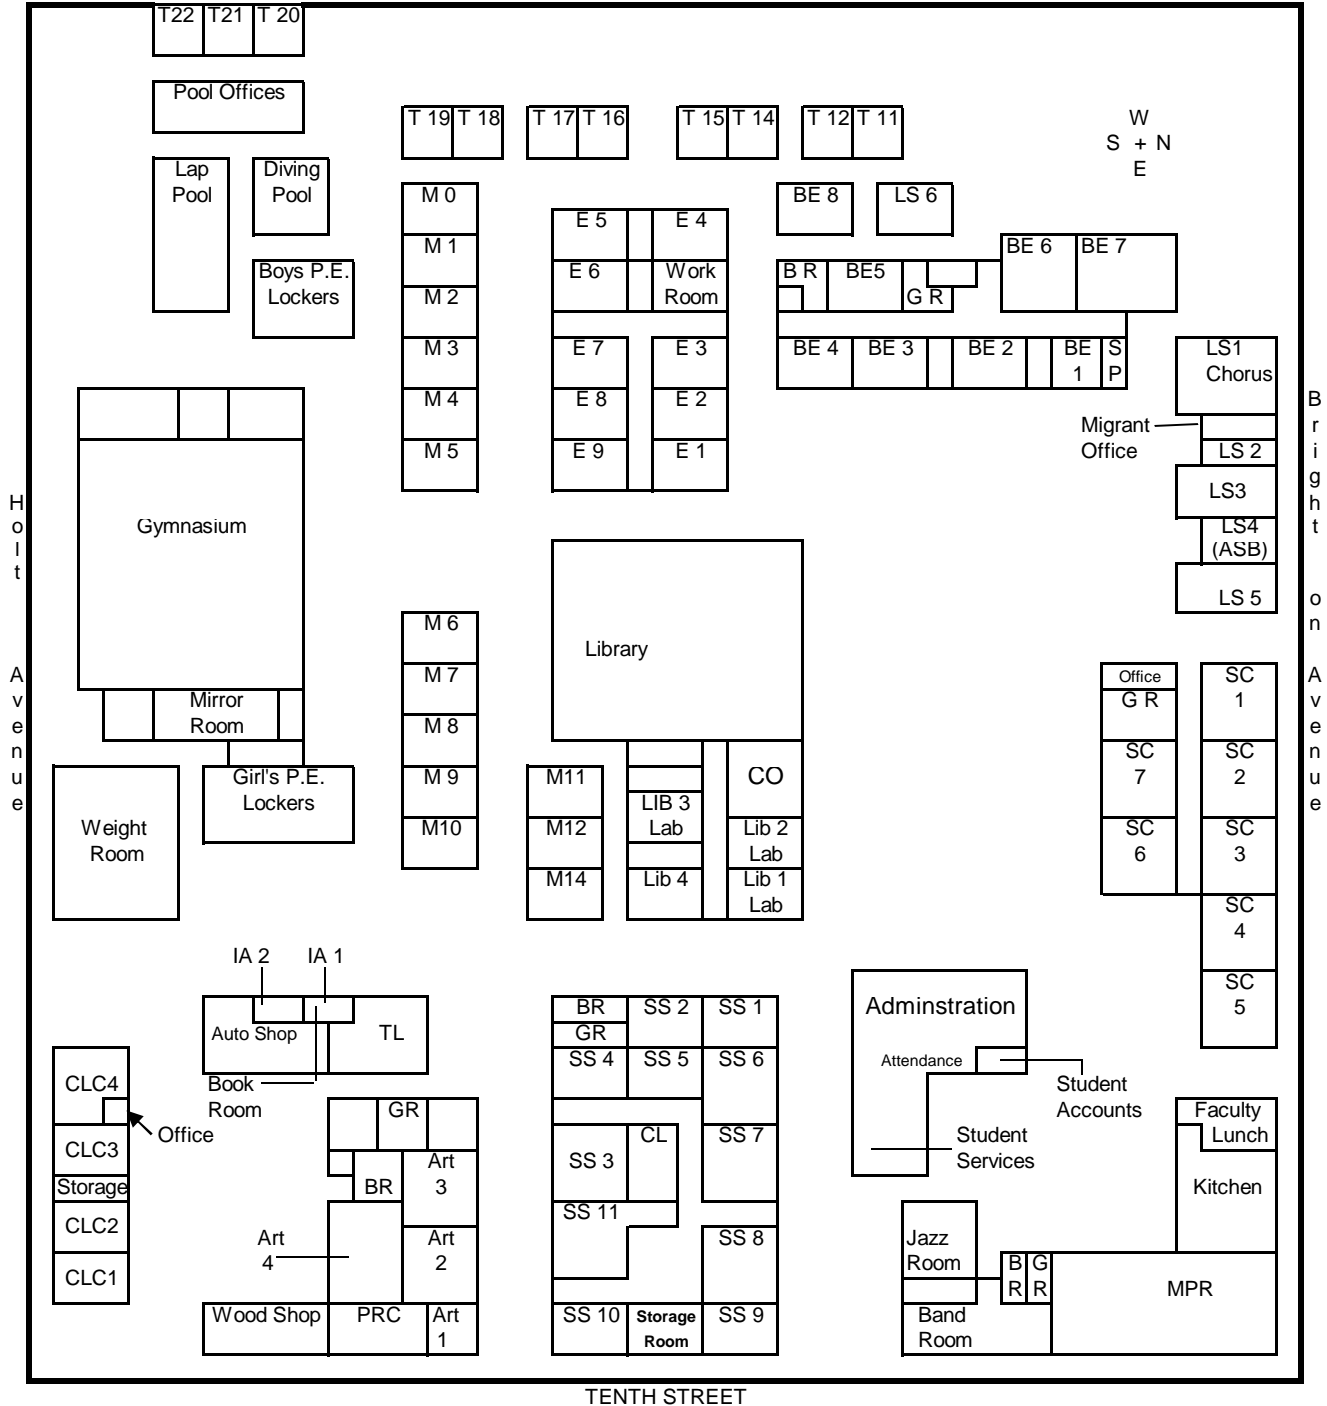

CENTRAL UNION HIGH SCHOOL
 1001 BRIGHTON AVENUE
 EL CENTRO, CA 92243
 (760) 336-4300

Room Codes					
AL	Athletic Locker Room	Dr Ed	Driver Education	M	Math
AT	Auditory Testing	E	English	PRC	Parent Resource Center
BE	Business	ER	Equipment Room	WE	Work Experience
BR	Boy's Restroom	GR	Girl's Restroom	SA	Student Accounts
CO	Counseling Office	LS	Life Skills	SC	Science
				SS	Social Science
				SP	School Psychologist
				T	Trailers
				TL	Technology Computer Lab
				ME	Migrant Education